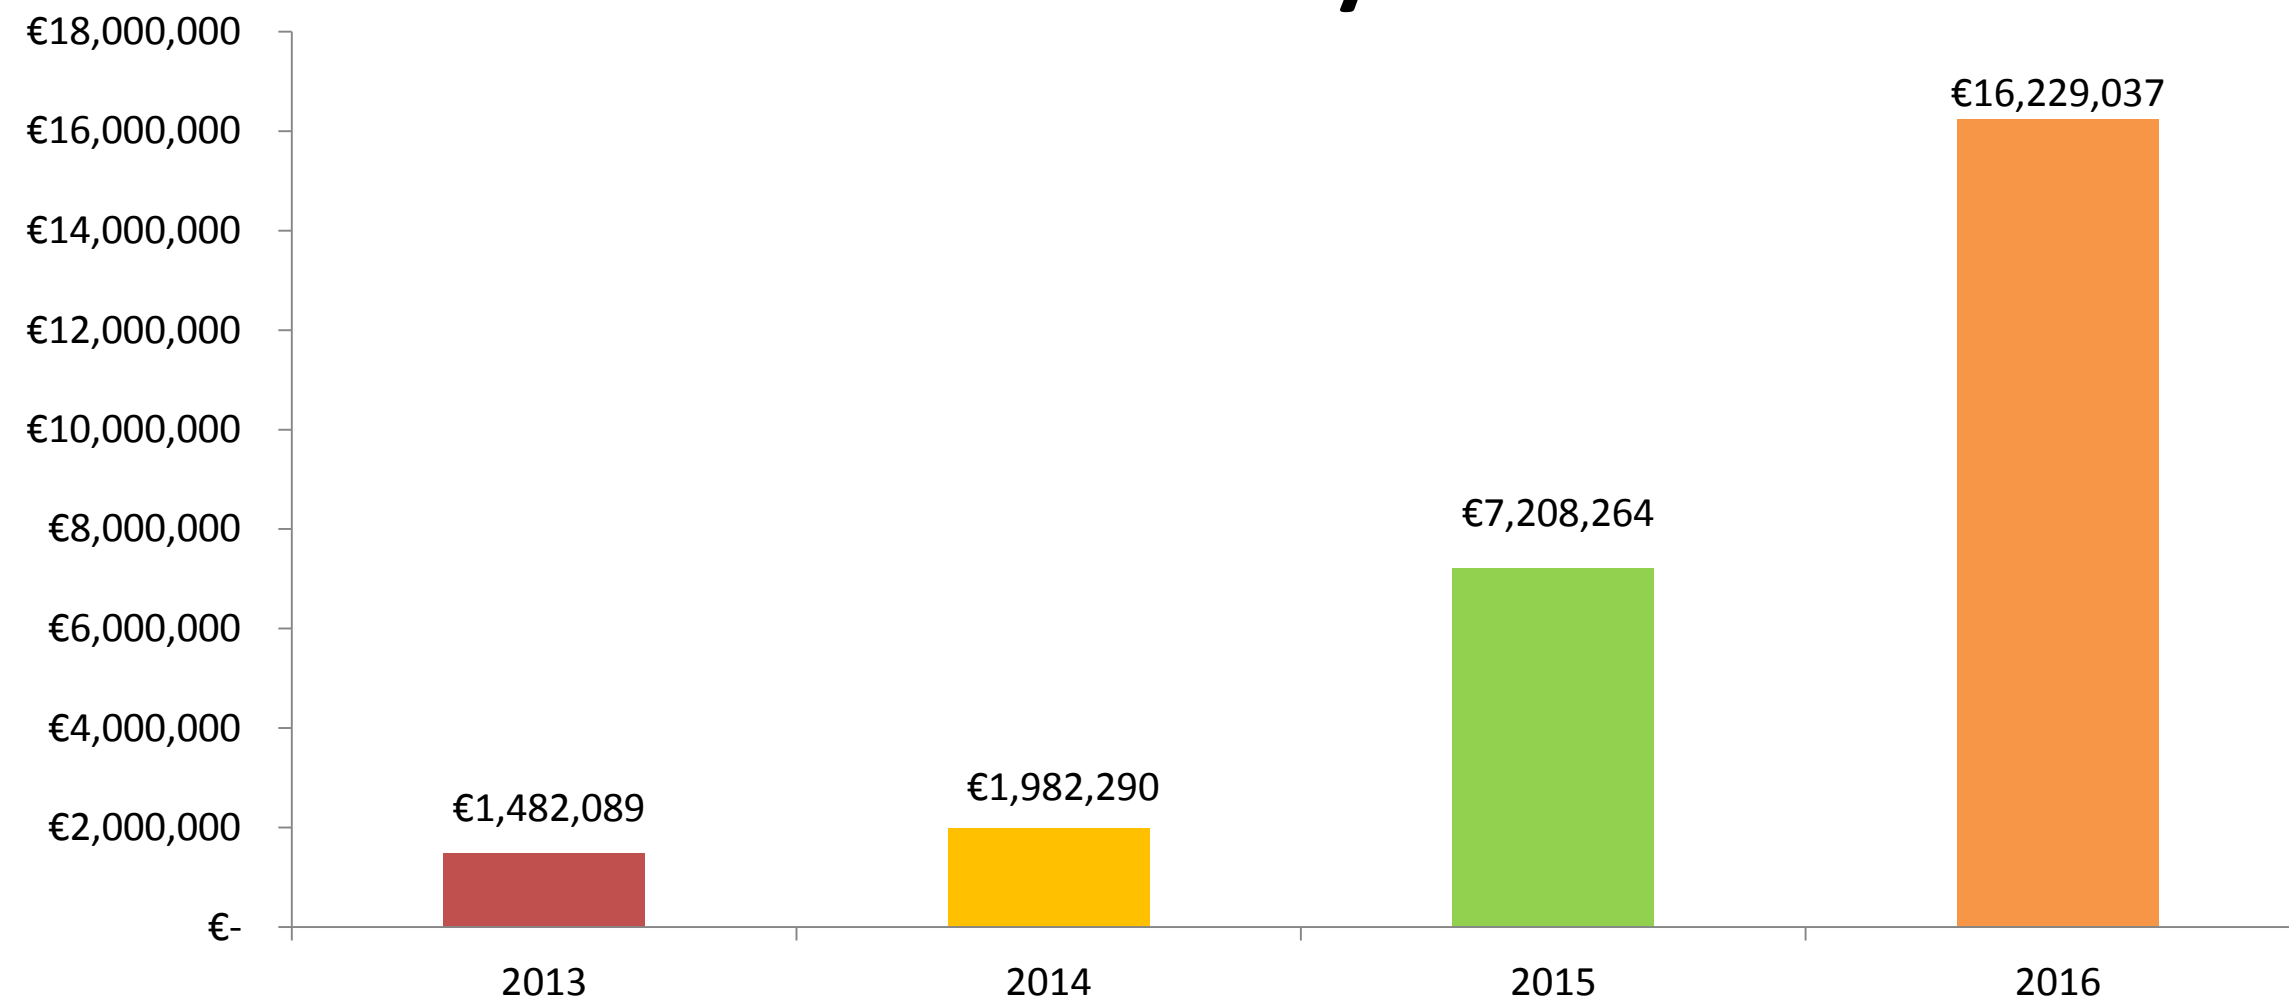

Rol Sports Nutrition Grocery Retail Sales 2013-16

Sports Nutrition is in rapid growth in the Irish Market. In 2016, Sales increased by 125% to reach €16.2million. Expected to grow to €46 million by 2020

AC Nielsen Sports Performance Nutrition_Data to OCT 30.16